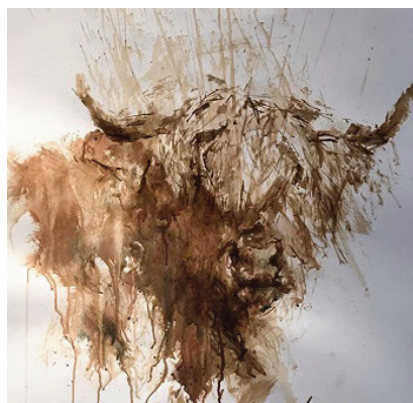

She loves painting all animals and portraits alike and is happy to do commissions.

Drawing and painting in various mediums but particularly oils, acrylics, inks and charcoal.

Jeanette works from her Little River Art Studios where she holds workshops and exhibitions. Also a member of the Hawkesbury Artists and Artisans Trail.

Often successfully winning awards at the Hawkes-