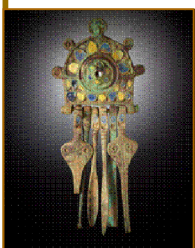

CANBERRA COACH TRIP

JANUARY 20TH 2019

VISIT EITHER THE
NATIONAL MUSEUM CANBERRA for

Chatelaine brooch

TREASURES FROM THE BRITISH MUSEUM:

Witness the grandeur of the vast empire of ancient Rome and share stories of everyday life, worship, war, glory and death, through more than 200 beautiful objects.

Oinochoe (wine jug)
Smyrna (modern
Izmir), Turkey

Enter a world of Love & Desire
as the Tate lends exclusive mas-
terpieces from its unsurpassed
collection of Pre-Raphaelite
paintings.

or the NATIONAL GALLERY for
LOVE & DESIRE—Pre-Raphaelite Masterpieces
FROM THE TATE